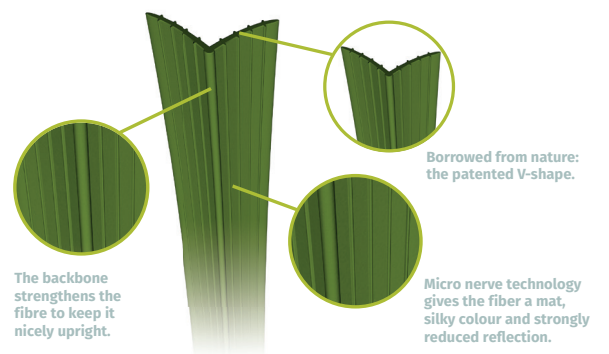

Its colour blend. The Deluxe consists of fibres of five colours that give the grass an unparalleled fresh and seductive charm.

superior quality

Perfect for

- Intensive use
- Gardens for private or business use
- Balconies or roof terraces
- Day-care centres, nurseries and schools
- Indoor locations
- Public spaces

Colour

Intense green

Installation advice

To give the grass maximum stability, it is recommended to spread the carpet with special dried silica sand: approx. 5-10 kg/m².

Unique fibres with an unrivalled appeal

The backbone strengthens the fibre to keep it nicely upright.

Borrowed from nature: the patented V-shape.

Micro nerve technology gives the fiber a mat, silky colour and strongly reduced reflection.

MiNT® TECHNOLOGY
reduced reflection
mat color

V-SHAPE
resilient
natural look

WEIGHT
1.947
fibres in gr/m²

GUARANTEE
low UV 11 yrs
high UV 8 yrs

RESPONSIBLE
eco friendly
recyclable

Made in Holland