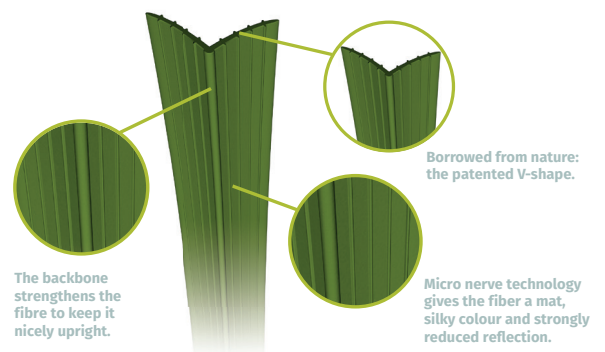

Additional advantage

Its unique balance between 'look' and 'feel': a beautiful, serene quality that is also very easy to use.

Colour

Olive green

Installation advice

To give the grass maximum stability, it is recommended to spread the lawn with special dried silica sand: approx 5 kg/m².

MiNT® TECHNOLOGY
reduced reflection
mat color

V-SHAPE
resilient
natural look

kg
WEIGHT
1148
fibres in gr/m²

GUARANTEE
low UV 11 yrs
high UV 8 yrs

RESPONSIBLE
eco friendly
recyclable

Made in Holland

enjoy perfection